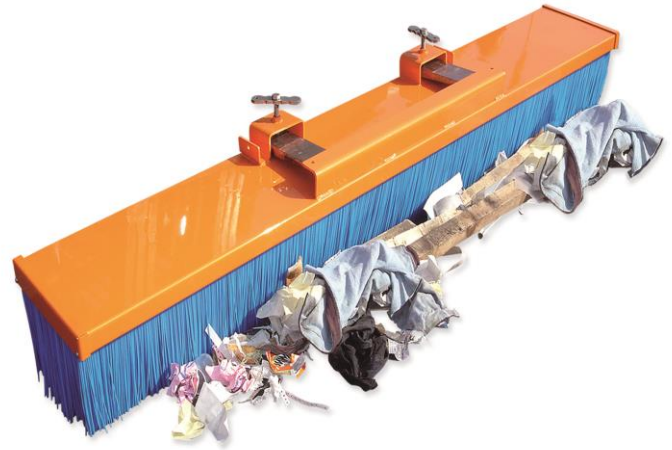

## Fork Mounted Sweeper – ‘The Basil’

Model - IFMS

### Description

The Fork Mounted Sweeper is a quick and easy solution for reheapng your loose granule products such as sand, top soil, grain or similar. Optional left and right hand sweep gives you the versatility of clearing your yard, roadway, footpaths or warehouse.

### Standard Features

- Interchangeable blue nylon brushes
- Facility to hang to Fork Mounted Magnet from the frame
- Maximum fork section 150 x 60 mm at 683 mm centres
- Zinc plated twist screws for safe attachment to truck
- Painted bright orange for safety